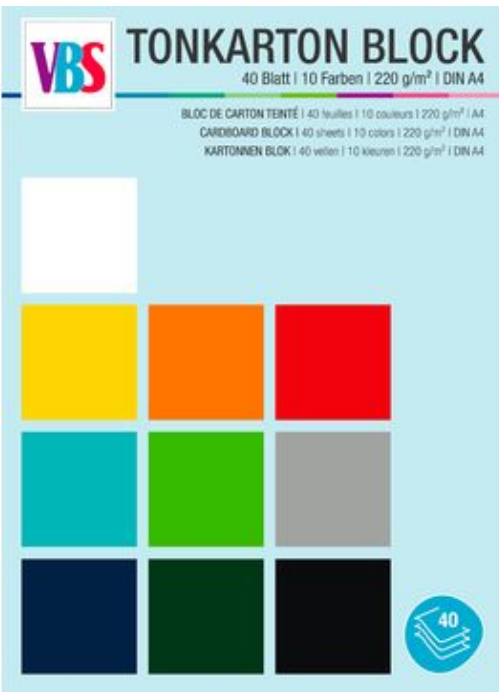

VBS XXL Cardboard block, Basic

Grammage: 220 g/m²

DIN format A4

Material: Cardboard

● **8,99 €** (1 m² = 2,88 €)

[Item details](#)

Quantity:

1

Add to
cart

Article information:

Article number	Article name	Qty
23913	VBS XXL Cardboard blockBasic	1
706667-23	Coloured paperPink	1
701730-95	Embossed cardboard Milan, approx. 50 x 70 cm, 220 g/sqmWhite	1
414494-80	Organza ribbon, 6 mmWhite	1
542708-08	Staz-On Stamp padBlack	1
644303-03	VBS Double page Adhesive tape3 mm	1
133296	Handicraft scissors "Hobby"	1
111065	VBS Handicraft glue	1
133319	Scalpel, approx. 15 cm	1
566902-01	edding 404 "permanent marker"Black	1